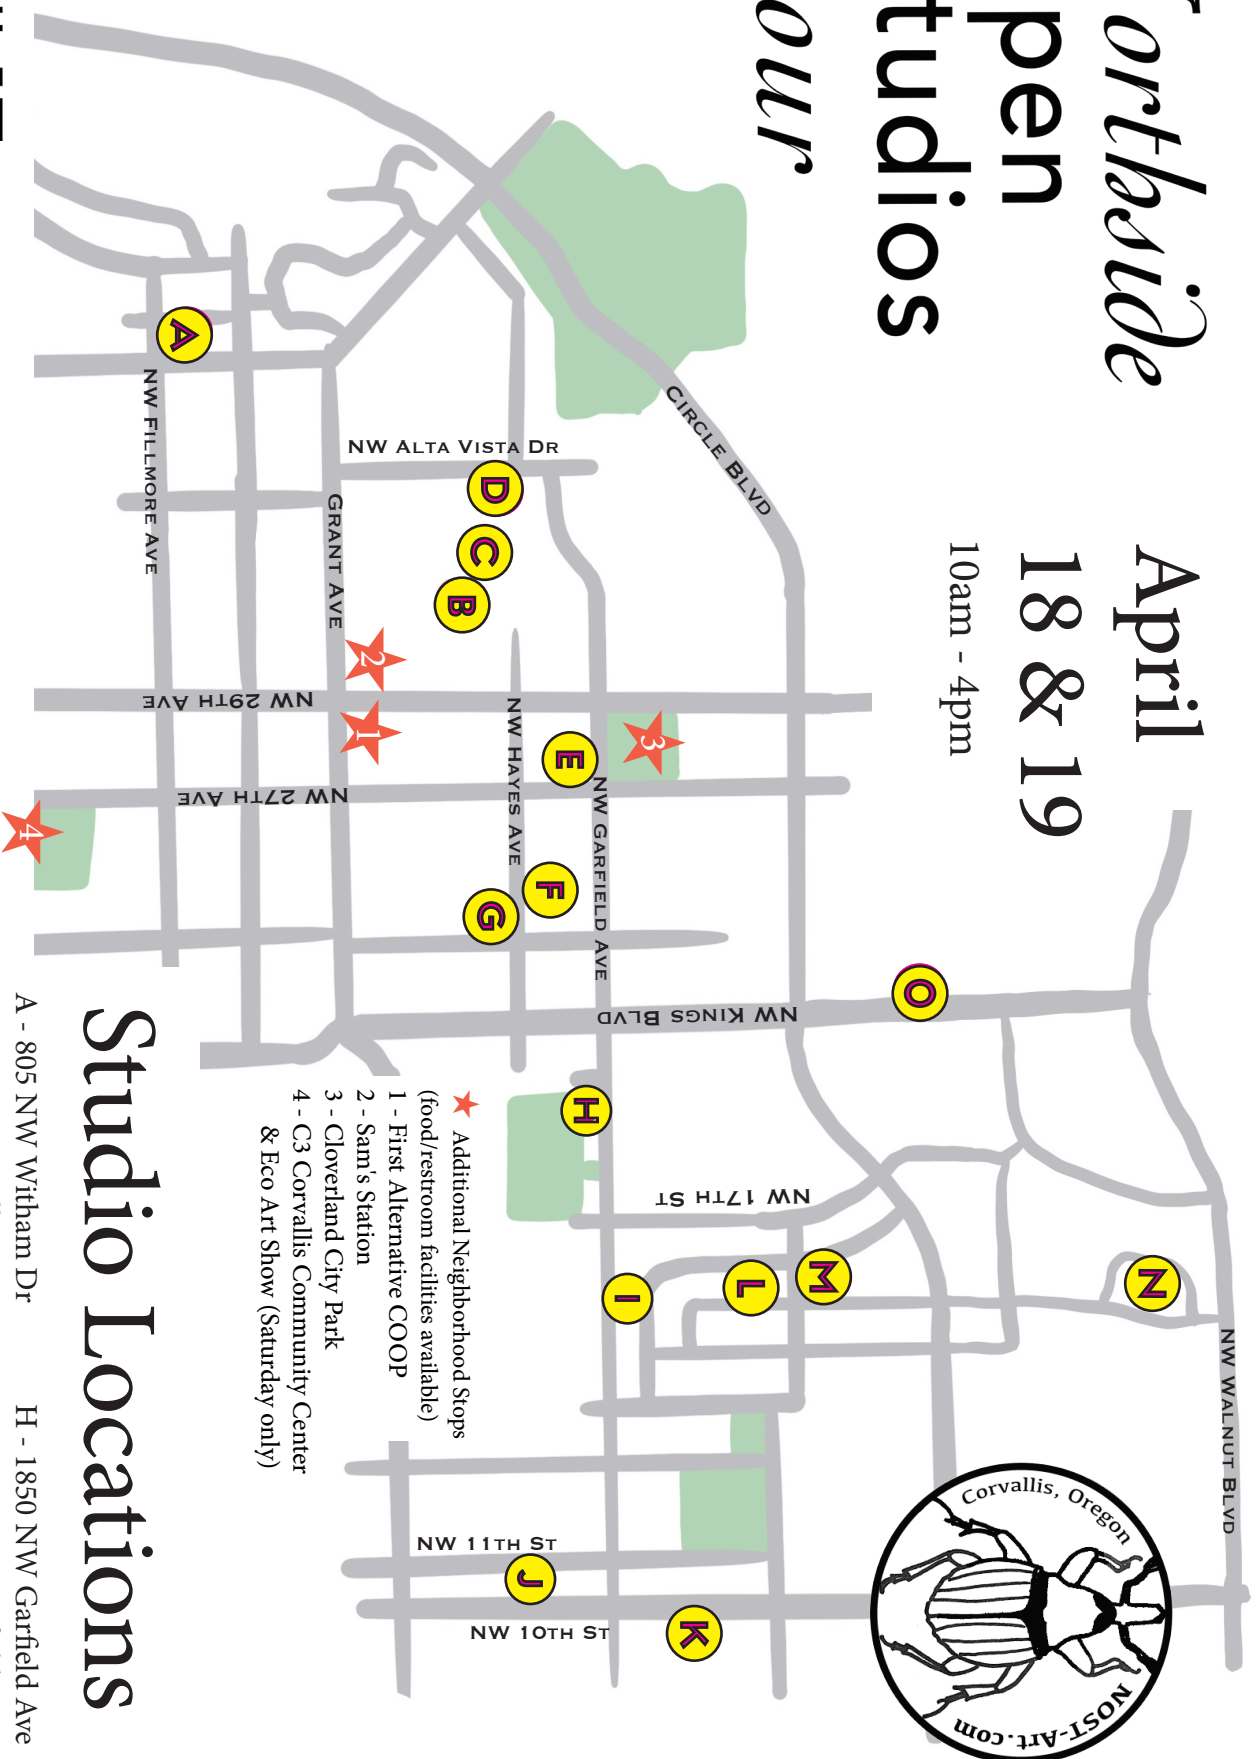

Northside Open Studios Tour

April
18 & 19
10am - 4pm

- ★ Additional Neighborhood Stops
(food/restroom facilities available)
- 1 - First Alternative COOP
 - 2 - Sam's Station
 - 3 - Cloverland City Park
 - 4 - C3 Corvallis Community Center
& Eco Art Show (Saturday only)

Studio Locations

- | | |
|---------------------------|---------------------------|
| A - 805 NW Witham Dr | H - 1850 NW Garfield Ave |
| B - 1415 NW Hillcrest Dr | I - 1515 NW Garfield Ave |
| C - 1455 NW Greenwood Pl | J - 1521 NW 11th St |
| D - 1425 NW Alta Vista Dr | K - 1661 NW Highland Dr |
| E - 2720 NW Garfield Ave | L - 1734 NW Garryanna St |
| F - 2415 NW Hayes Ave | M - 1515 NW Cleveland Ave |
| G - 2330 NW Hayes Ave | N - 2409 NW Green Circle |
| | O - 2110 NW Kings Blvd |

<<< Locations Available in Google Maps

2026 Tour Map

Participating Artists (by Studio Location)

- A - 805 NW Witham Dr
 - Avie Meadows (Ceramics)
 - Jennifer Lommers (Mixed Media)
 - Michael Baldree (Embroidery)
- B - 1415 NW Hillcrest Dr
 - Sally Price (Mixed Media/Collage)
- C - 1455 NW Greenwood Pl
 - Fred Hughes (Wood Turning)
 - Jessica Bliss (Fiber)
- D - 1425 NW Alta Vista Dr
 - Pam Pniak Thompson (Jewelry)
 - Lisa Weller (Ceramic Garden Art & Painting)
 - Carrie Tasman (Painting)
 - Youth Artists: TBD
- E - 2720 NW Garfield Ave
 - Barbara Naimark (Ceramics)
 - Paula Elk (Flowers)
- F - 2415 NW Hayes Ave
 - Shannon Finley (Painting)
 - Erin Wallace (Mixed Media & Jewelry)
 - Diana Ryan (Ceramics)
 - Juliet Howard (Herbalist/Author)
 - Marjorie Kinch (Watercolor)
- G - 2330 NW Hayes Ave
 - Denise Schaffer (Ceramics)
 - Louie Gizyn (Clay/Fiber)
 - Tam Greiter (Metal Sculpture)
- H - 1850 NW Garfield Ave
 - Keith Olsen (Ceramics)
 - Dominique Bachelet (Watercolor)
 - Carolyn Esary (Illustration)
 - Linda Ward (Mixed Media Collage)

Northside Open Studios Tower

April 18 & 19

2026

10am - 4pm

Complete Artist List &
 TOUR MAP INSIDE

(cont. on back, map inside)